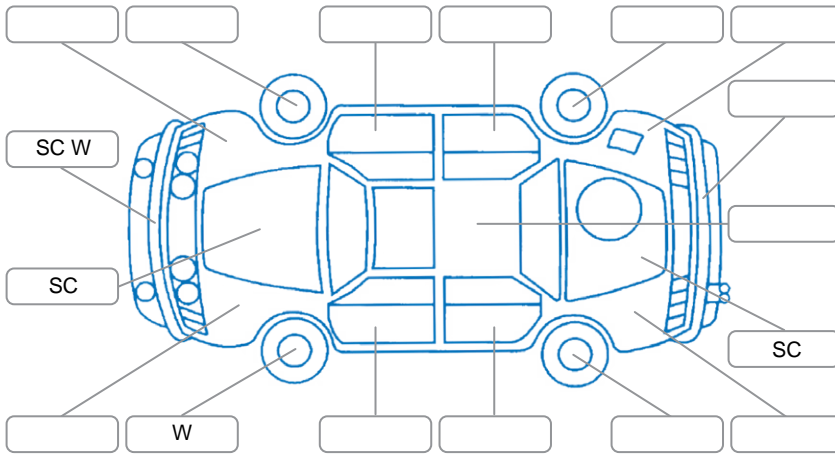

Report ID:	26,117,890	Version:	1
Created:	09 Apr 2026		

Make:	KIA	Model:	Picanto
Body Style:	Hatchback	Year:	2025
Rego No.:	REA965	Rego Expiry:	27 Apr 2026
WoF Expiry:	28 Apr 2028	Odometer:	15,553 Kms
Good No.:	26117890	VIN:	KNAB3512MST370542
Next Service:	28,000 Kms	Service History:	Yes

Key
 S = Scratch R = Rust C = Crack * = Decals W = Significant scuffs
 D = Dent PT = Paint defect P = Pin dent SC = Stone Chips

Note: some defects and blemishes may not be displayed in the diagram

Body Inspection Comments