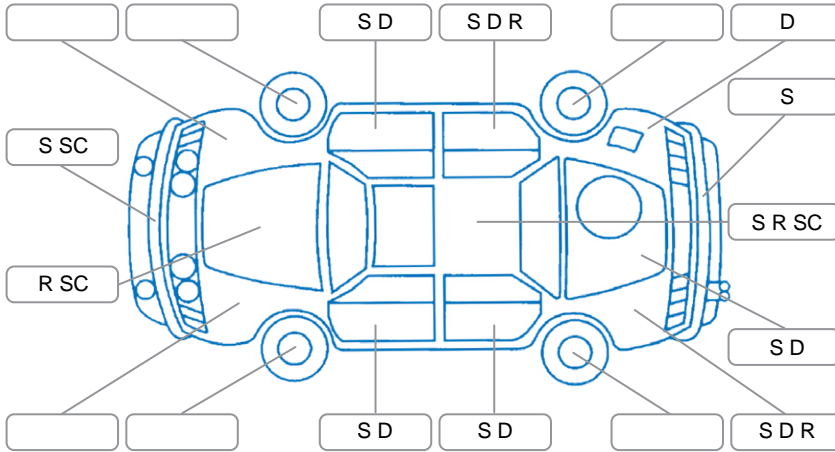

Report ID:	26,117,888	Version:	1
Created:	10 Apr 2026		

Make:	Toyota	Model:	Hiace
Body Style:	Van	Year:	2016
Rego No.:	JZJ980	Rego Expiry:	17 May 2026
WoF Expiry:	16 Feb 2027	Odometer:	99,153 Kms
Good No.:	26117888	VIN:	JTFHT02P900201956
Next Service:	112000	Service History:	Yes

Key

S = Scratch R = Rust C = Crack * = Decals W = Significant scuffs
 D = Dent PT = Paint defect P = Pin dent SC = Stone Chips

Note: some defects and blemishes may not be displayed in the diagram

Body Inspection Comments

- Left rear door and tailgate seal torn
- Passenger seat base pad torn
- Left front tyre outer edge worn
- Both tail lights damaged

Conditions During Body Inspection: Wet

Under Carriage and Under Bonnet Inspection Comments