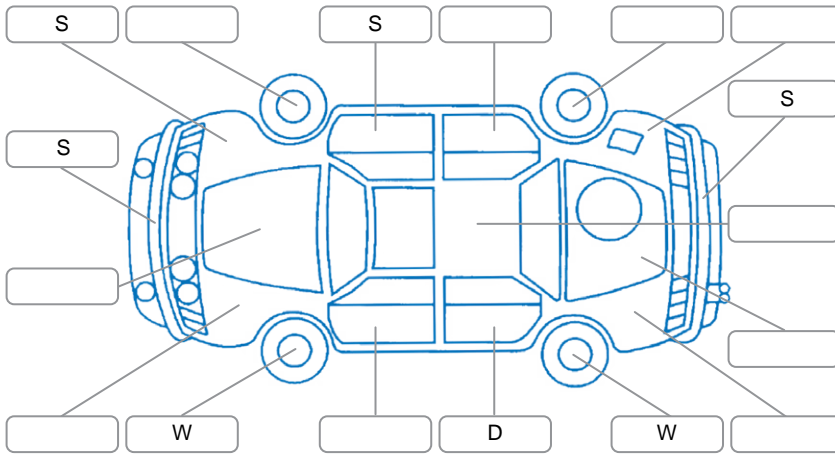

Key
 S = Scratch R = Rust C = Crack * = Decals W = Significant scuffs
 D = Dent PT = Paint defect P = Pin dent SC = Stone Chips

Note: some defects and blemishes may not be displayed in the diagram

Body Inspection Comments

Conditions During Body Inspection: **Wet**

Under Carriage and Under Bonnet Inspection Comments

Rear wheel drive

Interior Comments

Seats:	Good
Carpets:	Good
Panels:	Good
Dashboard:	Good

General Comments

No charging cable