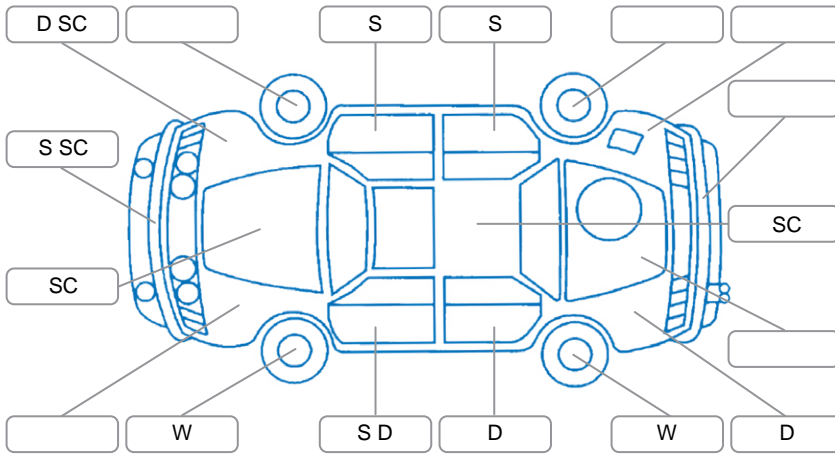

Report ID:	26,117,835	Version:	1
Created:	07 Apr 2026		

Make:	Mitsubishi	Model:	Eclipse Cross
Body Style:	SUV	Year:	2022
Rego No.:	PLF274	Rego Expiry:	01 Jun 2026
WoF Expiry:	22 Oct 2026	Odometer:	129,117 Kms
Good No.:	26117835	VIN:	JMFXTGK1WNZ006075
Next Service:	130000	Service History:	Yes

Key
 S = Scratch R = Rust C = Crack * = Decals W = Significant scuffs
 D = Dent PT = Paint defect P = Pin dent SC = Stone Chips

Note: some defects and blemishes may not be displayed in the diagram

Body Inspection Comments

Stone chips on front windscreen

Conditions During Body Inspection

Wet

Under Carriage and Under Bonnet Inspection Comments

Four wheel drive

Interior Comments

Seats: Good

Carpets: Good

Panels: Good

Dashboard: Good

General Comments

Road Conditions During Test Drive

Wet

Engine Timing Mechanism

Timing Chain

Evidence of Cam Belt Replacement