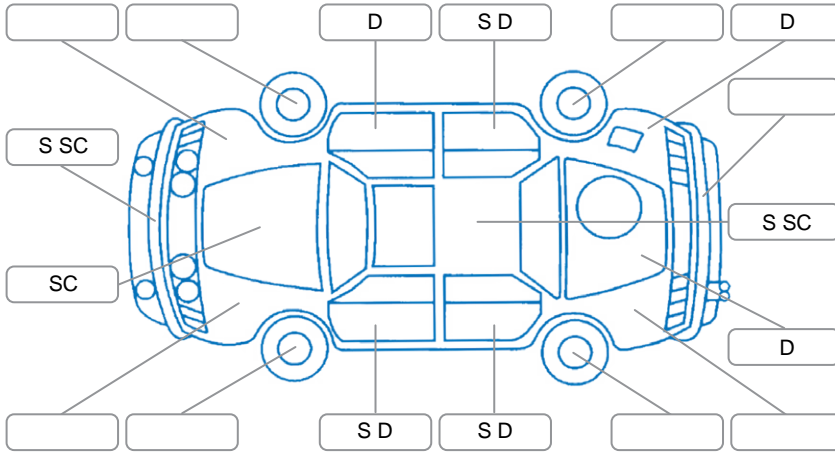

Report ID:	26,117,755	Version:	1
Created:	27 Mar 2026		

Make:	Ford	Model:	Ranger
Body Style:	Utility	Year:	2022
Rego No.:	PEN848	Rego Expiry:	29 Jun 2026
WoF Expiry:	30 Mar 2026	Odometer:	64,065 Kms
Good No.:	26117755	VIN:	MPBUMFF60NX387830
Next Service:	70000	Service History:	Yes

**Key**

S = Scratch    R = Rust    C = Crack    \* = Decals    W = Significant scuffs  
 D = Dent    PT = Paint defect    P = Pin dent    SC = Stone Chips

Note: some defects and blemishes may not be displayed in the diagram