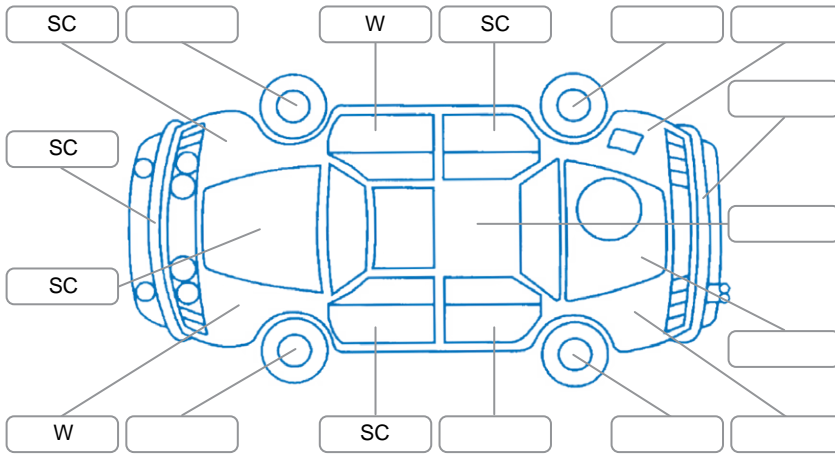

Report ID:	26,117,680	Version:	2
Created:	26 Mar 2026		

Make:	Mitsubishi	Model:	Eclipse Cross
Body Style:	SUV	Year:	2022
Rego No.:	PBS488	Rego Expiry:	21 Apr 2026
WoF Expiry:	26 Mar 2027	Odometer:	36,748 Kms
Good No.:	26117680	VIN:	JMFXTGK1WNZ003495
Next Service:	43,700 Kms	Service History:	Yes

### Key

S = Scratch    R = Rust    C = Crack    \* = Decals    W = Significant scuffs  
 D = Dent    PT = Paint defect    P = Pin dent    SC = Stone Chips

Note: some defects and blemishes may not be displayed in the diagram