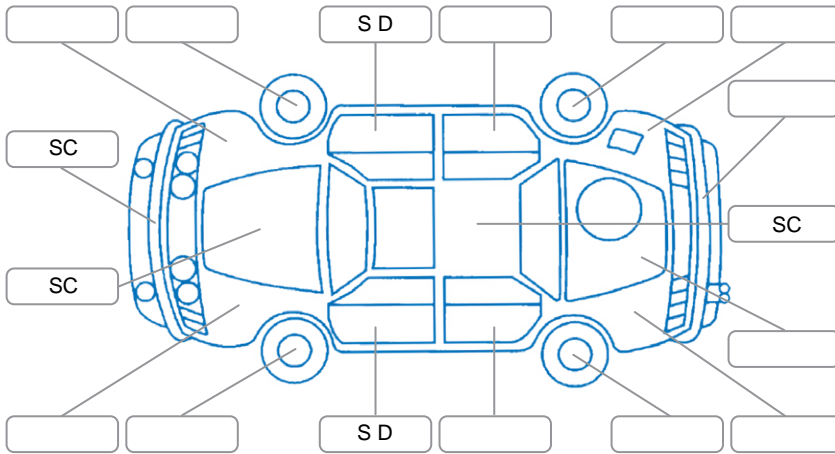

Report ID:	26,117,679	Version:	1
Created:	19 Mar 2026		

Make:	Ford	Model:	Ranger
Body Style:	Utility	Year:	2019
Rego No.:	MAE559	Rego Expiry:	26 May 2026
WoF Expiry:	13 Feb 2027	Odometer:	173,453 Kms
Good No.:	26117679	VIN:	MNAUM2F50JW938742
Next Service:	177000	Service History:	Yes

Key
 S = Scratch R = Rust C = Crack * = Decals W = Significant scuffs
 D = Dent PT = Paint defect P = Pin dent SC = Stone Chips

Note: some defects and blemishes may not be displayed in the diagram

Body Inspection Comments

Stone chips/crack on front windscreen

Conditions During Body Inspection

Wet

Under Carriage and Under Bonnet Inspection Comments

Four wheel drive
 Underbody surface rust

Interior Comments

Seats:	Average
Carpets:	Average
Panels:	Average
Dashboard:	Average