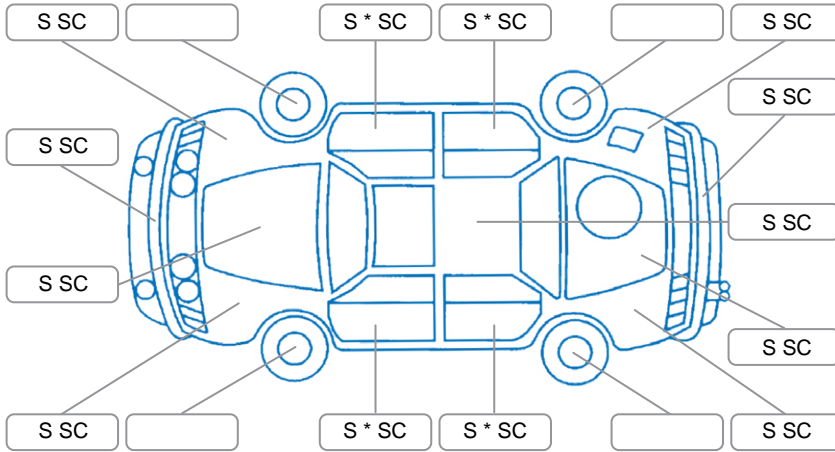

Report ID:	26,115,797	Version:	1
Created:	29 Jun 2026		

Make:	Toyota	Model:	Corolla
Body Style:	Hatchback	Year:	2015
Rego No.:	JDD167	Rego Expiry:	14 Jun 2027
WoF Expiry:	05 Jun 2027	Odometer:	127,637 Kms
Good No.:	26115797	VIN:	JTNKU3JE50J092706
Next Service:	142000	Service History:	Yes

**Key**

S = Scratch    R = Rust    C = Crack    \* = Decals    W = Significant scuffs  
 D = Dent    PT = Paint defect    P = Pin dent    SC = Stone Chips

Note: some defects and blemishes may not be displayed in the diagram

Carpets: Average

Panels: Average

Dashboard: holes in dash

**General Comments**

Road Conditions During Test Drive

Dry

Engine Timing Mechanism

Timing Chain