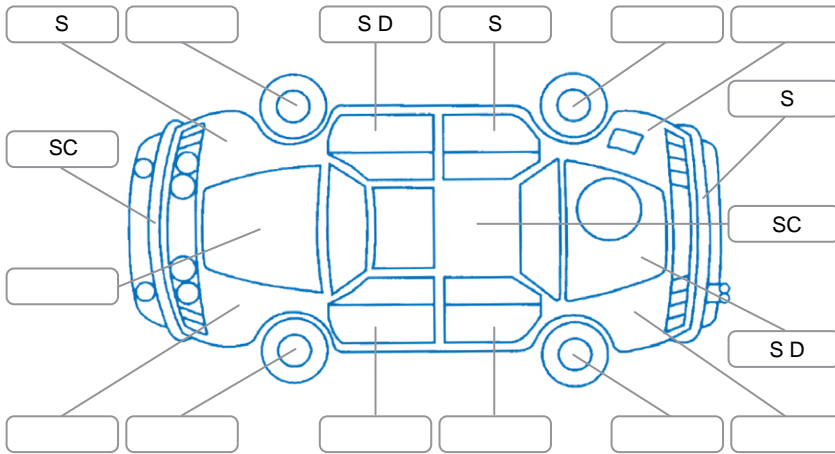

Report ID:	26,115,750	Version:	1
Created:	26 Jun 2026		

Make:	Nissan	Model:	Navara
Body Style:	Utility	Year:	2021
Rego No.:	NUG156	Rego Expiry:	31 Aug 2026
WoF Expiry:	04 Oct 2026	Odometer:	30,082 Kms
Good No.:	26115750	VIN:	MNTCBND23A0009703
Next Service:	40000	Service History:	Yes

Key
 S = Scratch R = Rust C = Crack * = Decals W = Significant scuffs
 D = Dent PT = Paint defect P = Pin dent SC = Stone Chips

Note: some defects and blemishes may not be displayed in the diagram

Body Inspection Comments

Front tyre outer edge worn
 Tufdek needs refit

Conditions During Body Inspection: Wet

Under Carriage and Under Bonnet Inspection Comments

Four wheel drive
 Underbody surface rust

Interior Comments

Seats:	Good
Carpets:	Good
Panels:	Good
Dashboard:	Good