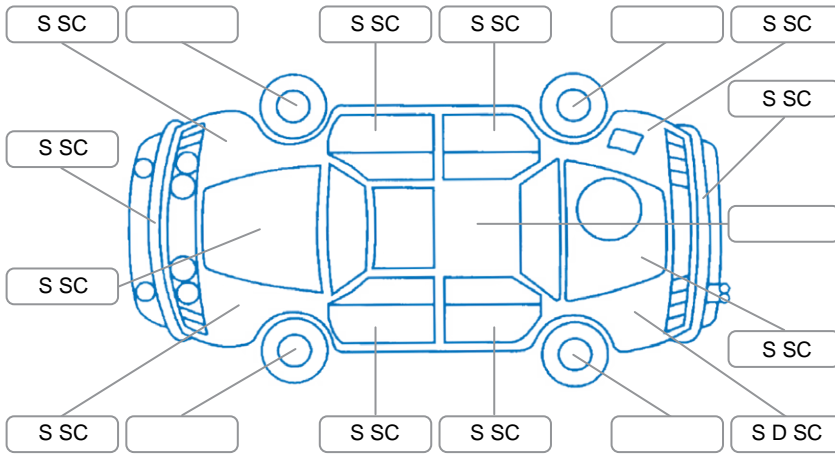

**Key**  
 S = Scratch    R = Rust    C = Crack    \* = Decals    W = Significant scuffs  
 D = Dent    PT = Paint defect    P = Pin dent    SC = Stone Chips

Note: some defects and blemishes may not be displayed in the diagram

### Body Inspection Comments

Rear bumper misaligned/

Conditions During Body Inspection

Wet