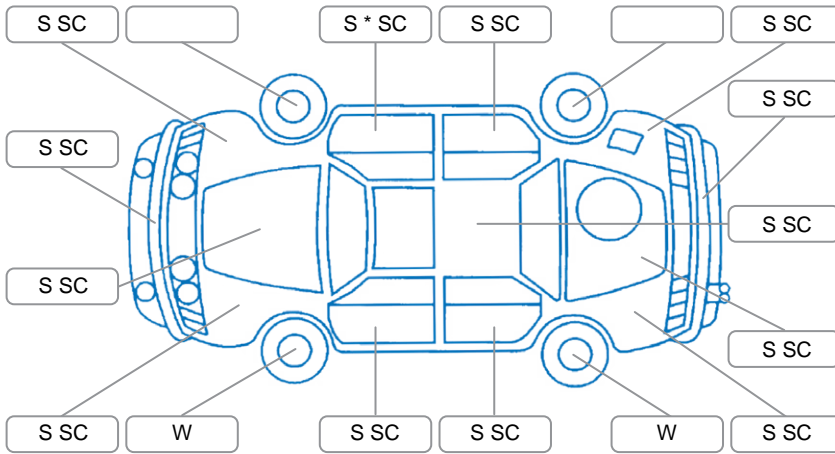

Report ID:	26,115,692	Version:	3
Created:	26 Jun 2026		

Make:	Hyundai	Model:	I30
Body Style:	Hatchback	Year:	2014
Rego No.:	HQH748	Rego Expiry:	28 Aug 2026
WoF Expiry:	22 Jun 2027	Odometer:	124,694 Kms
Good No.:	26115692	VIN:	KMHD251EMEU216168
Next Service:	139000	Service History:	No

**Key**  
 S = Scratch    R = Rust    C = Crack    \* = Decals    W = Significant scuffs  
 D = Dent    PT = Paint defect    P = Pin dent    SC = Stone Chips

Note: some defects and blemishes may not be displayed in the diagram