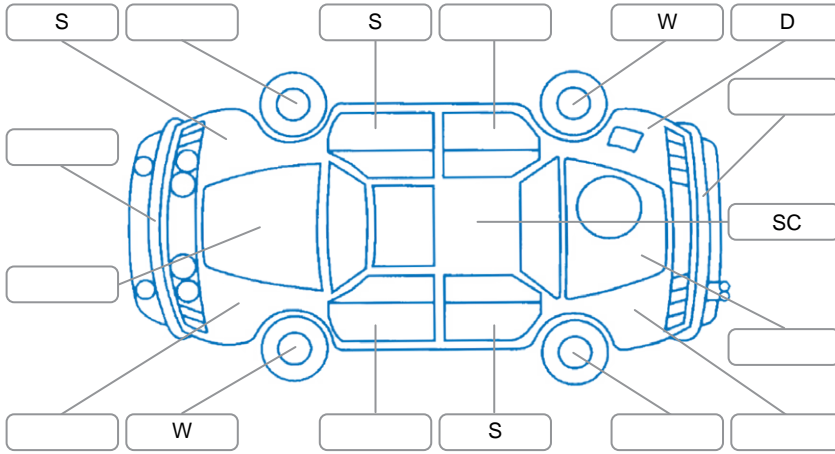

Report ID:	26,115,663	Version:	1
Created:	24 Jun 2026		

Make:	Suzuki	Model:	Swift
Body Style:	Hatchback	Year:	2021
Rego No.:	NJP324	Rego Expiry:	15 Sep 2026
WoF Expiry:	08 Mar 2027	Odometer:	41,555 Kms
Good No.:	26115663	VIN:	JSAAZC83S00402711
Next Service:	47000	Service History:	Yes

Key

S = Scratch R = Rust C = Crack * = Decals W = Significant scuffs
 D = Dent PT = Paint defect P = Pin dent SC = Stone Chips

Note: some defects and blemishes may not be displayed in the diagram

Body Inspection Comments

Dashboard: Good

General Comments

Road Conditions During Test Drive

Wet

Engine Timing Mechanism

Timing Chain

Evidence of Cam Belt Replacement Yes No Kms

Inspected by: Xinghui Lin