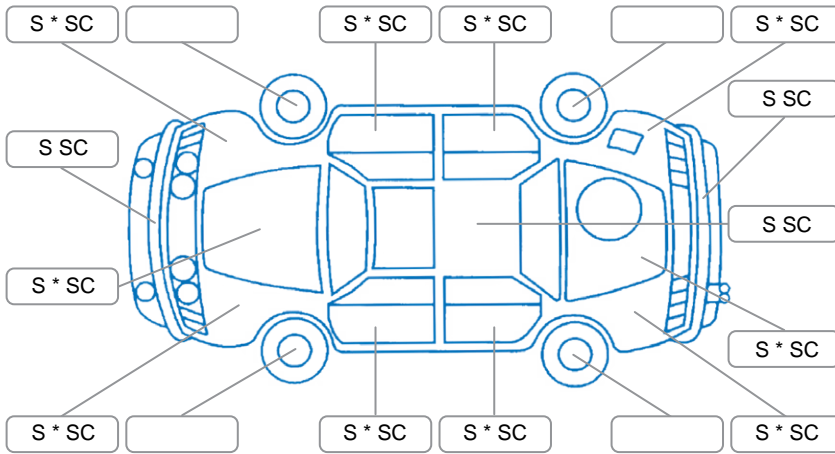

Report ID:	26,115,462	Version:	1
Created:	17 Jun 2026		

Make:	Hyundai	Model:	Iload
Body Style:	Van	Year:	2014
Rego No.:	HRM771	Rego Expiry:	28 Sep 2026
WoF Expiry:	04 Sep 2026	Odometer:	57,879 Kms
Good No.:	26115462	VIN:	KMFWBX7KMEU675084
Next Service:	71851	Service History:	Yes

Key
 S = Scratch R = Rust C = Crack * = Decals W = Significant scuffs
 D = Dent PT = Paint defect P = Pin dent SC = Stone Chips

Note: some defects and blemishes may not be displayed in the diagram

Body Inspection Comments

Under Carriage and Under Bonnet Inspection Comments

2wd/underbody surface rust/

Interior Comments

Seats:	Average
Carpets:	Average
Panels:	worn parts
Dashboard:	holes in dash/dash faded/

General Comments

Road Conditions During Test Drive	Wet
Engine Timing Mechanism	Timing Chain
Evidence of Cam Belt Replacement	<input type="checkbox"/> Yes <input type="checkbox"/> No Kms
Inspected by:	Uriah Pepene
Published by:	Uriah Pepene
Inspection Date:	17 Jun 2026