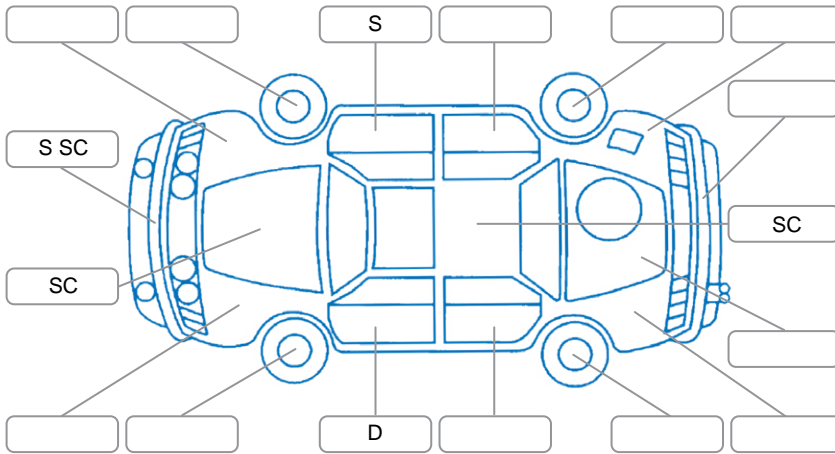

Report ID:	26,115,323	Version:	2
Created:	09 Jul 2026		

Make:	Toyota	Model:	Rav4
Body Style:	SUV	Year:	2022
Rego No.:	PLC148	Rego Expiry:	07 Sep 2026
WoF Expiry:	23 Jul 2027	Odometer:	106,637 Kms
Good No.:	26115323	VIN:	JTMBW3FV90D569336
Next Service:	116600	Service History:	Yes

Key

S = Scratch R = Rust C = Crack * = Decals W = Significant scuffs
 D = Dent PT = Paint defect P = Pin dent SC = Stone Chips

Note: some defects and blemishes may not be displayed in the diagram

Body Inspection Comments

Driver door seal torn

Conditions During Body Inspection

Wet

Under Carriage and Under Bonnet Inspection Comments

Four wheel drive

Interior Comments

Seats:	Average
Carpets:	Good
Panels:	Average
Dashboard:	Average