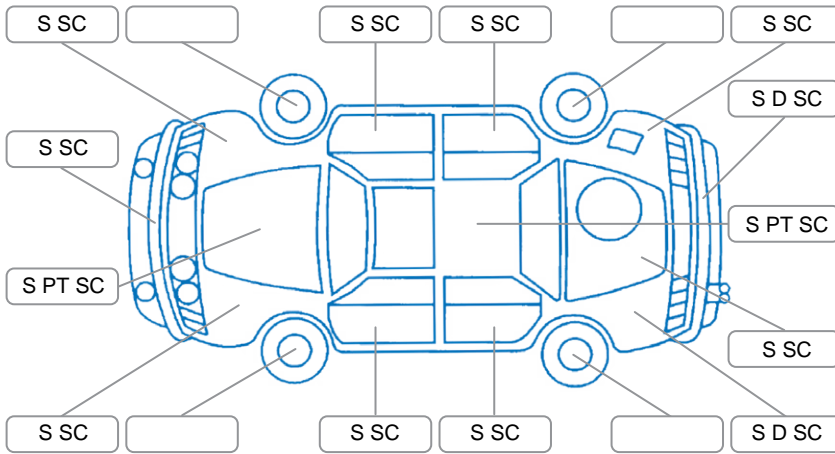

Key

S = Scratch R = Rust C = Crack * = Decals W = Significant scuffs
 D = Dent PT = Paint defect P = Pin dent SC = Stone Chips

Note: some defects and blemishes may not be displayed in the diagram

Body Inspection Comments

Rear bumper impact damage/tap in and out device fitted/

Conditions During Body Inspection

Dry

Under Carriage and Under Bonnet Inspection Comments

2WD/minor underbody surface rust/

Interior Comments

Seats:	Average
Carpets:	hole on drivers side
Panels:	scratch marks
Dashboard:	Average