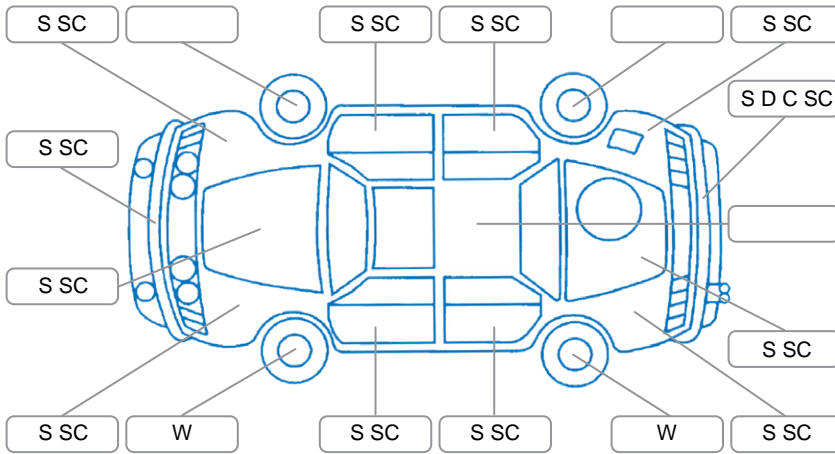

Report ID:	26,115,283	Version:	1
Created:	09 Jun 2026		

Make:	Toyota	Model:	Corolla
Body Style:	Wagon	Year:	2014
Rego No.:	HQE269	Rego Expiry:	02 Sep 2026
WoF Expiry:	22 Aug 2026	Odometer:	163,461 Kms
Good No.:	26115283	VIN:	JTDZT4GE60L002938
Next Service:	174000	Service History:	No

**Key**

S = Scratch    R = Rust    C = Crack    \* = Decals    W = Significant scuffs  
 D = Dent    PT = Paint defect    P = Pin dent    SC = Stone Chips

Note: some defects and blemishes may not be displayed in the diagram