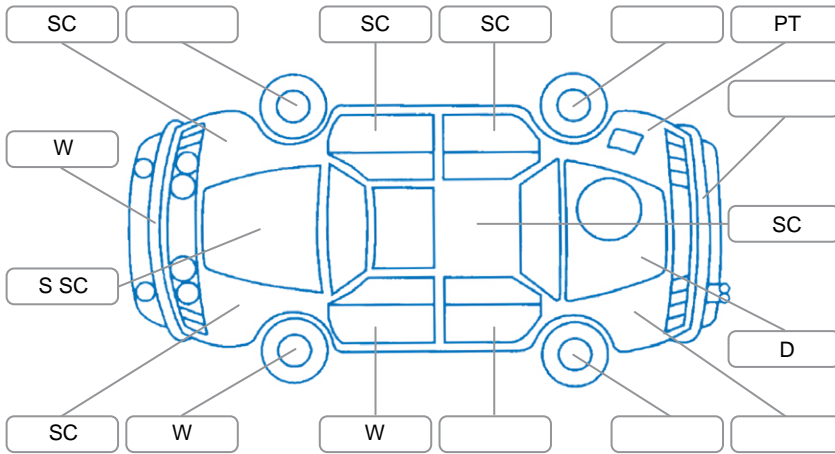

Report ID:	26,115,254	Version:	4
Created:	15 Jun 2026		

Make:	Hyundai	Model:	Venue
Body Style:	SUV	Year:	2021
Rego No.:	NMD203	Rego Expiry:	24 Nov 2026
WoF Expiry:	12 Jun 2026	Odometer:	50,416 Kms
Good No.:	26115254	VIN:	KMHRC812MMU118019
Next Service:	54,273 Kms	Service History:	Yes

Key
 S = Scratch R = Rust C = Crack * = Decals W = Significant scuffs
 D = Dent PT = Paint defect P = Pin dent SC = Stone Chips

Note: some defects and blemishes may not be displayed in the diagram

Body Inspection Comments

Left front tyre sidewall damaged

Conditions During Body Inspection: Dry

Under Carriage and Under Bonnet Inspection Comments

Interior Comments

Seats:	Good
Carpets:	Good
Panels:	Good
Dashboard:	Good

General Comments

Front windscreen stone chips on passenger edge of screen

Road Conditions During Test Drive	Wet	
Engine Timing Mechanism	Timing Chain	
Evidence of Cam Belt Replacement	<input type="checkbox"/> Yes <input type="checkbox"/> No	Kms
Inspected by:	Jaden Jenkins	
Published by:	Kenneth Mak	
Inspection Date:	08 Jun 2026	