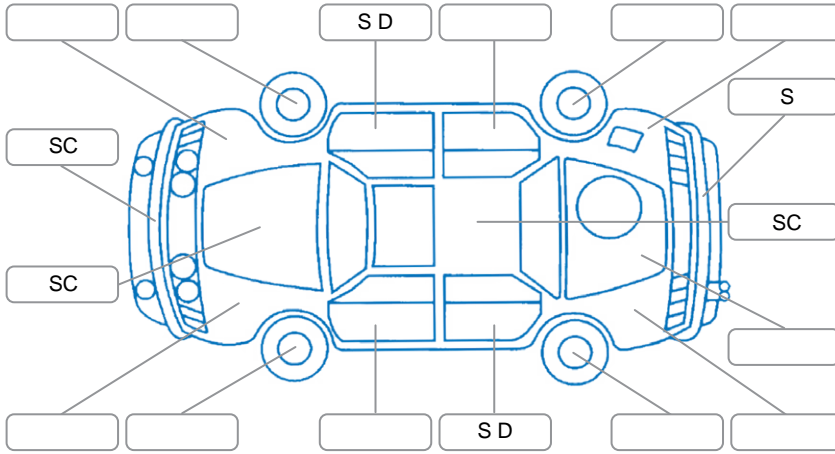

Report ID:	26,115,220	Version:	2
Created:	08 Jun 2026		

Make:	Toyota	Model:	Rav4
Body Style:	SUV	Year:	2022
Rego No.:	PKC599	Rego Expiry:	28 May 2026
WoF Expiry:	12 Dec 2026	Odometer:	66,458 Kms
Good No.:	26115220	VIN:	JTMEW3FV10D568453
Next Service:	76000	Service History:	Yes

**Key**

S = Scratch    R = Rust    C = Crack    \* = Decals    W = Significant scuffs  
 D = Dent    PT = Paint defect    P = Pin dent    SC = Stone Chips

Note: some defects and blemishes may not be displayed in the diagram

**Body Inspection Comments**

All tyre tread depths are very low  
 RF Tyre outer edge worn

Conditions During Body Inspection

Wet

**Under Carriage and Under Bonnet Inspection Comments**

Four wheel drive

**Interior Comments**