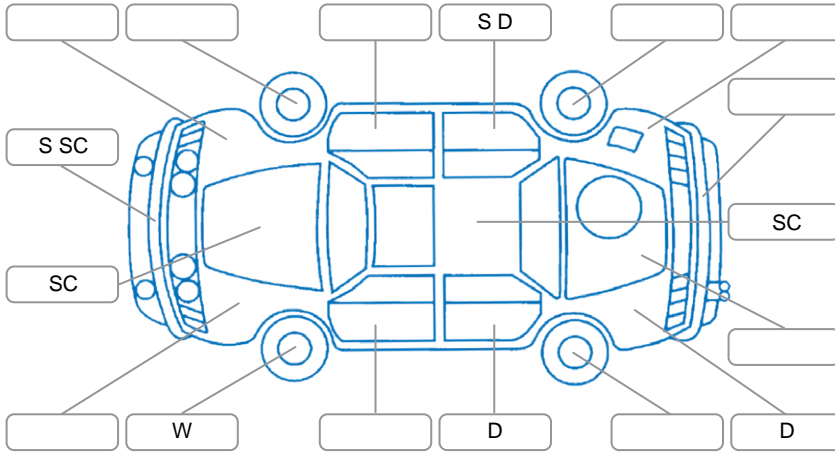

Key

S = Scratch R = Rust C = Crack * = Decals W = Significant scuffs
 D = Dent PT = Paint defect P = Pin dent SC = Stone Chips

Note: some defects and blemishes may not be displayed in the diagram

Body Inspection Comments

Stone chips on front windscreen cva
 Left rear door lower moulding missing

Conditions During Body Inspection: Wet

Under Carriage and Under Bonnet Inspection Comments

Four wheel drive

Interior Comments

Seats:	Good
Carpets:	Good
Panels:	Good
Dashboard:	Good