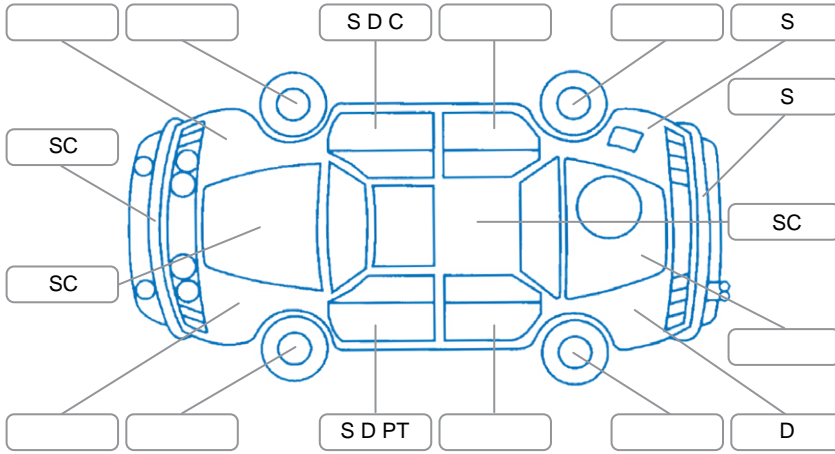

Report ID:	26,115,188	Version:	2
Created:	08 Jun 2026		

Make:	Toyota	Model:	Highlander
Body Style:	SUV	Year:	2022
Rego No.:	NZJ486	Rego Expiry:	16 Jul 2026
WoF Expiry:	17 Jan 2027	Odometer:	96,727 Kms
Good No.:	26115188	VIN:	5TDLB3CH70S067380
Next Service:	107300	Service History:	Yes

Key

S = Scratch R = Rust C = Crack * = Decals W = Significant scuffs
 D = Dent PT = Paint defect P = Pin dent SC = Stone Chips

Note: some defects and blemishes may not be displayed in the diagram

Body Inspection Comments

Driver window moulding damaged
 Minor stone chips on front windscreen
 Driver side carpet worn

Conditions During Body Inspection: Wet

Under Carriage and Under Bonnet Inspection Comments

Four wheel drive

Interior Comments