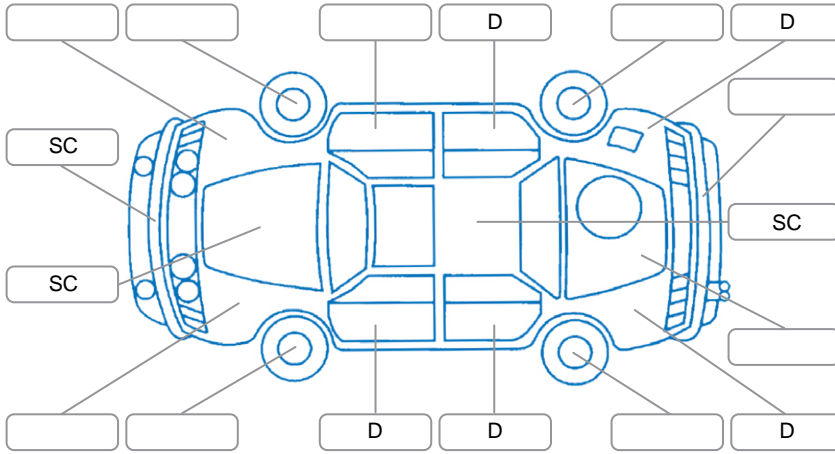

Report ID:	26,115,174	Version:	1
Created:	02 Jun 2026		

Make:	Toyota	Model:	Hilux
Body Style:	Utility	Year:	2023
Rego No.:	PYT54	Rego Expiry:	11 Aug 2026
WoF Expiry:	22 May 2027	Odometer:	52,654 Kms
Good No.:	26115174	VIN:	MROJA3DDX00351922
Next Service:	56000	Service History:	Yes

**Key**

S = Scratch    R = Rust    C = Crack    \* = Decals    W = Significant scuffs  
 D = Dent    PT = Paint defect    P = Pin dent    SC = Stone Chips

Note: some defects and blemishes may not be displayed in the diagram