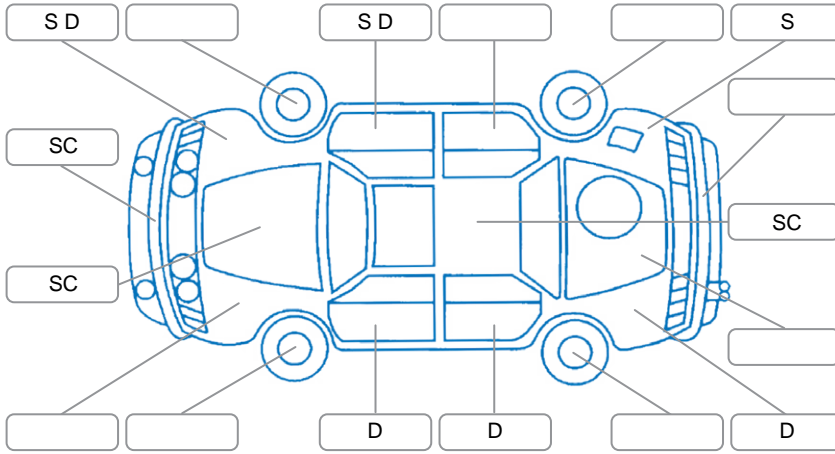

Report ID:	26,115,161	Version:	1
Created:	02 Jun 2026		

Make:	Ford	Model:	Ranger
Body Style:	Utility	Year:	2020
Rego No.:	MTM663	Rego Expiry:	16 Sep 2026
WoF Expiry:	20 Mar 2027	Odometer:	199,049 Kms
Good No.:	26115161	VIN:	MPBUMFF50KX246436
Next Service:	208000	Service History:	Yes

**Key**

S = Scratch    R = Rust    C = Crack    \* = Decals    W = Significant scuffs  
 D = Dent    PT = Paint defect    P = Pin dent    SC = Stone Chips

Note: some defects and blemishes may not be displayed in the diagram

**Body Inspection Comments**

Stone chips on front windscreen  
 Rear tyre inner edge worn

Conditions During Body Inspection: Wet

**Under Carriage and Under Bonnet Inspection Comments**

Four wheel drive

**Interior Comments**