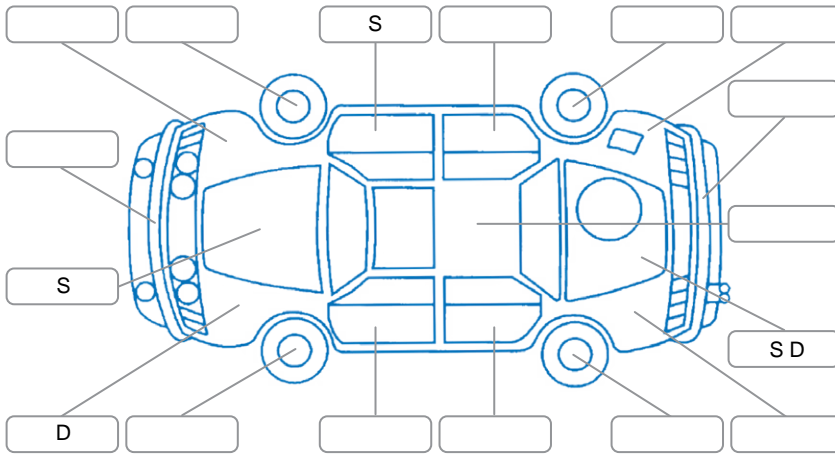

Report ID:	26,115,142	Version:	2
Created:	08 Jun 2026		

Make:	Mazda	Model:	Bt-50
Body Style:	Utility	Year:	2022
Rego No.:	NZZ240	Rego Expiry:	24 Jul 2026
WoF Expiry:	22 Jan 2027	Odometer:	99,213 Kms
Good No.:	26115142	VIN:	MP2TFR40JNT003427
Next Service:	105018	Service History:	Yes

**Key**  
 S = Scratch    R = Rust    C = Crack    \* = Decals    W = Significant scuffs  
 D = Dent    PT = Paint defect    P = Pin dent    SC = Stone Chips

Note: some defects and blemishes may not be displayed in the diagram

### Body Inspection Comments

Driver door seal torn

Conditions During Body Inspection

Wet