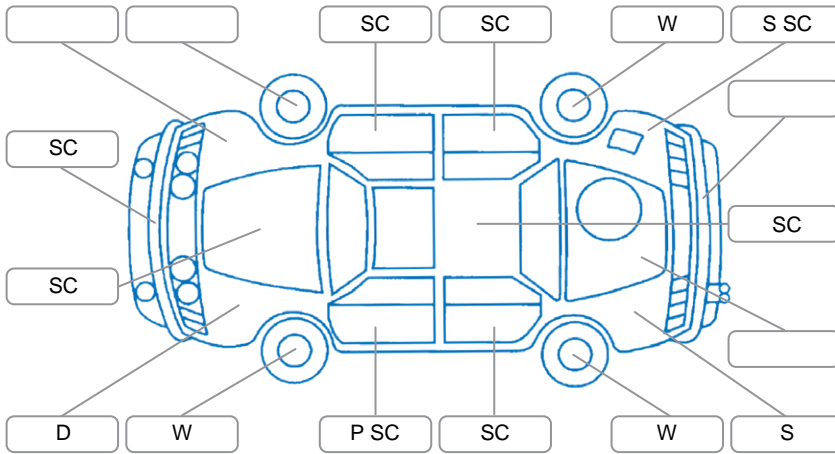

Report ID:	26,115,135	Version:	1
Created:	28 May 2026		

Make:	Holden	Model:	Equinox
Body Style:	SUV	Year:	2020
Rego No.:	MSW674	Rego Expiry:	18 Sep 2026
WoF Expiry:	27 Feb 2027	Odometer:	63,268 Kms
Good No.:	26115135	VIN:	3G0AX7EX3LS618552
Next Service:	75,000 Kms	Service History:	Yes

Key
 S = Scratch R = Rust C = Crack * = Decals W = Significant scuffs
 D = Dent PT = Paint defect P = Pin dent SC = Stone Chips

Note: some defects and blemishes may not be displayed in the diagram

Body Inspection Comments

Conditions During Body Inspection: Dry

Under Carriage and Under Bonnet Inspection Comments

FWD

Interior Comments

Seats:	Good
Carpets:	Good
Panels:	Good
Dashboard:	Good

General Comments

Road Conditions During Test Drive	Dry	
Engine Timing Mechanism	Timing Chain	
Evidence of Cam Belt Replacement	<input type="checkbox"/> Yes <input type="checkbox"/> No	Kms
Inspected by:	Jaden Jenkins	
Published by:	Jaden Jenkins	
Inspection Date:	28 May 2026	