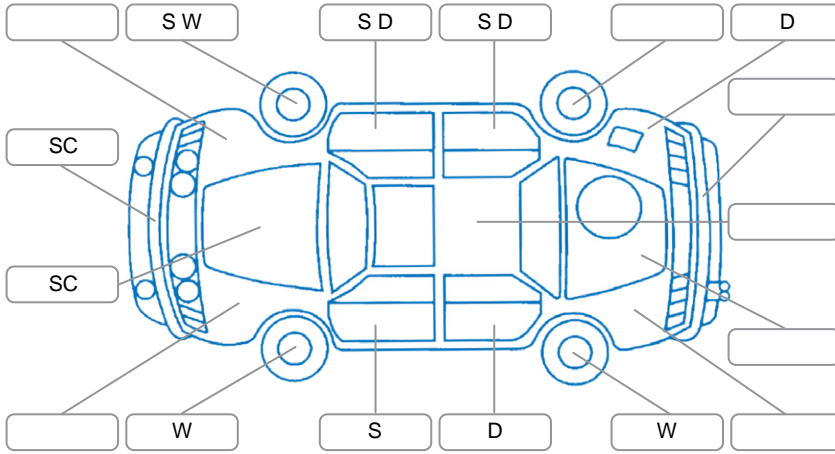

Report ID:	26,115,126	Version:	1
Created:	28 May 2026		

Make:	Toyota	Model:	Corolla
Body Style:	Hatchback	Year:	2022
Rego No.:	PFY389	Rego Expiry:	01 Nov 2026
WoF Expiry:	02 May 2027	Odometer:	85,261 Kms
Good No.:	26115126	VIN:	JTNK93BE903043366
Next Service:	98000	Service History:	Yes

**Key**

S = Scratch    R = Rust    C = Crack    \* = Decals    W = Significant scuffs  
 D = Dent    PT = Paint defect    P = Pin dent    SC = Stone Chips

Note: some defects and blemishes may not be displayed in the diagram

Panels: Good

Dashboard: Good

**General Comments**

Road Conditions During Test Drive

Wet

Engine Timing Mechanism

Timing Chain

Evidence of Cam Belt Replacement