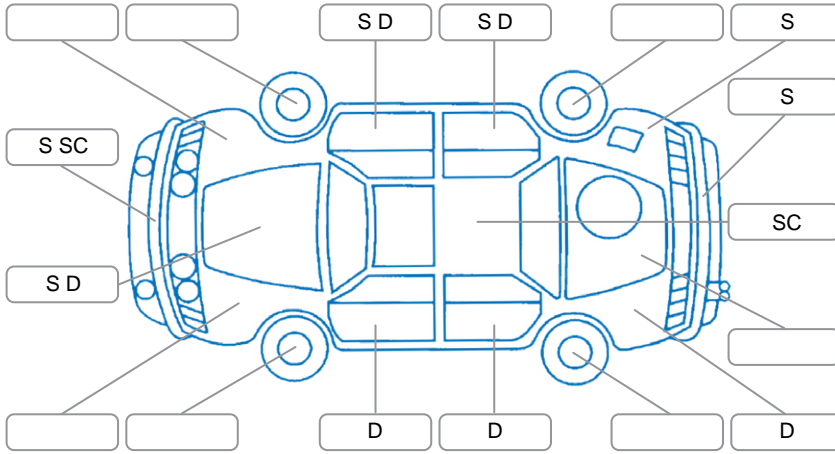

Report ID:	26,115,103	Version:	1
Created:	26 May 2026		

Make:	Toyota	Model:	Hilux
Body Style:	Utility	Year:	2023
Rego No.:	PYB867	Rego Expiry:	26 Jul 2026
WoF Expiry:	27 Apr 2027	Odometer:	62,863 Kms
Good No.:	26115103	VIN:	MR0JA3DDX00351502
Next Service:	75000	Service History:	Yes

Key

S = Scratch R = Rust C = Crack * = Decals W = Significant scuffs
 D = Dent PT = Paint defect P = Pin dent SC = Stone Chips

Note: some defects and blemishes may not be displayed in the diagram

Body Inspection Comments

Minor stone chips on front windscreen

Conditions During Body Inspection

Wet

Under Carriage and Under Bonnet Inspection Comments

Rear wheel drive

Interior Comments

Seats:	Good
Carpets:	Good
Panels:	Good
Dashboard:	Good