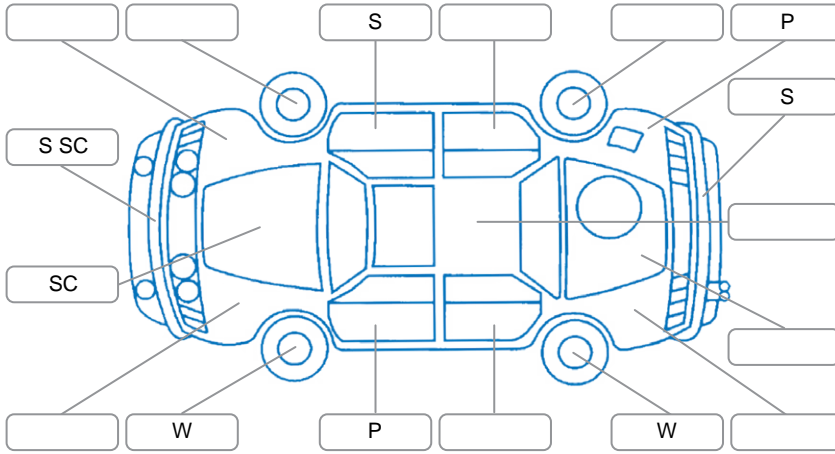

Report ID:	26,115,086	Version:	3
Created:	28 May 2026		

Make:	Suzuki	Model:	Swift
Body Style:	Hatchback	Year:	2020
Rego No.:	NDK811	Rego Expiry:	11 Aug 2026
WoF Expiry:	11 Jun 2027	Odometer:	60,372 Kms
Good No.:	26115086	VIN:	JSAAZC83S00400594
Next Service:	67000	Service History:	Yes

Key

S = Scratch R = Rust C = Crack * = Decals W = Significant scuffs
 D = Dent PT = Paint defect P = Pin dent SC = Stone Chips

Note: some defects and blemishes may not be displayed in the diagram

Body Inspection Comments