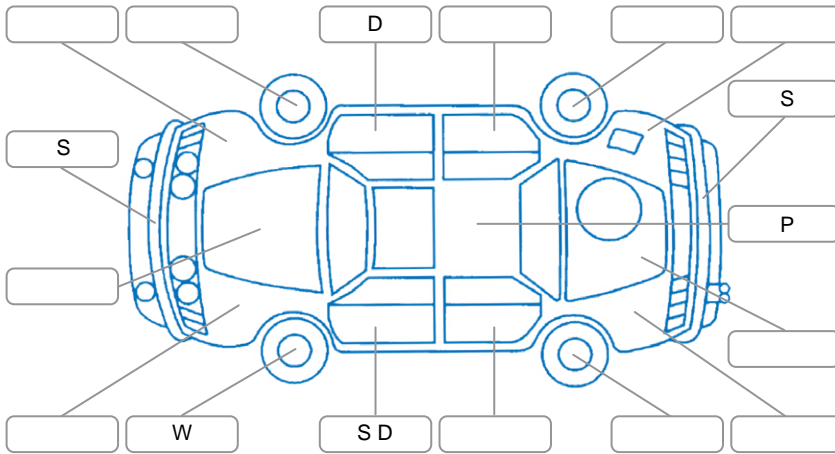

Report ID:	26,115,040	Version:	1
Created:	25 May 2026		

Make:	Mitsubishi	Model:	Eclipse Cross
Body Style:	SUV	Year:	2022
Rego No.:	NUM292	Rego Expiry:	16 Feb 2027
WoF Expiry:	16 Feb 2027	Odometer:	36,398 Kms
Good No.:	26115040	VIN:	JMFXDGL3WNZ001559
Next Service:	49718	Service History:	Yes

Key
 S = Scratch R = Rust C = Crack * = Decals W = Significant scuffs
 D = Dent PT = Paint defect P = Pin dent SC = Stone Chips

Note: some defects and blemishes may not be displayed in the diagram

Body Inspection Comments