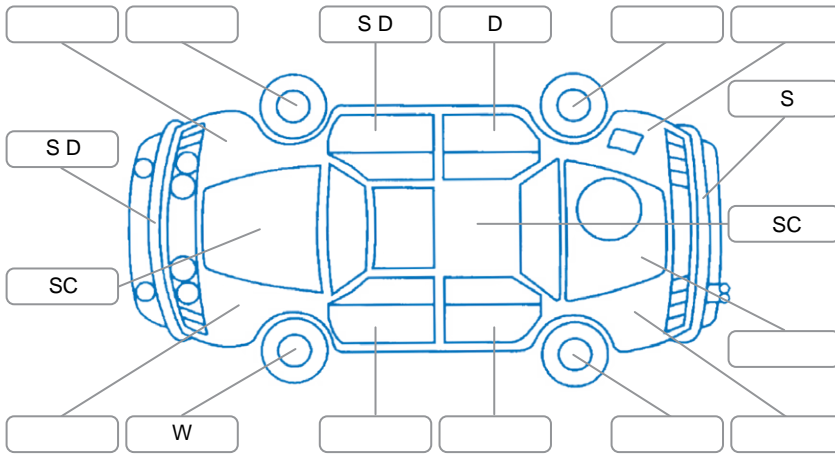

Report ID:	26,115,038	Version:	3
Created:	12 Jun 2026		

Make:	Mitsubishi	Model:	Eclipse Cross
Body Style:	SUV	Year:	2022
Rego No.:	NUM290	Rego Expiry:	16 Feb 2027
WoF Expiry:	17 Feb 2027	Odometer:	43,245 Kms
Good No.:	26115038	VIN:	JMFXDGL3WNZ001550
Next Service:	56000	Service History:	Yes

Key
 S = Scratch R = Rust C = Crack * = Decals W = Significant scuffs
 D = Dent PT = Paint defect P = Pin dent SC = Stone Chips

Note: some defects and blemishes may not be displayed in the diagram

Body Inspection Comments

Stone chips on front windscreen

Conditions During Body Inspection

Wet

Under Carriage and Under Bonnet Inspection Comments

Four wheel drive

Interior Comments

Seats:	Good
Carpets:	Good
Panels:	Good
Dashboard:	Good