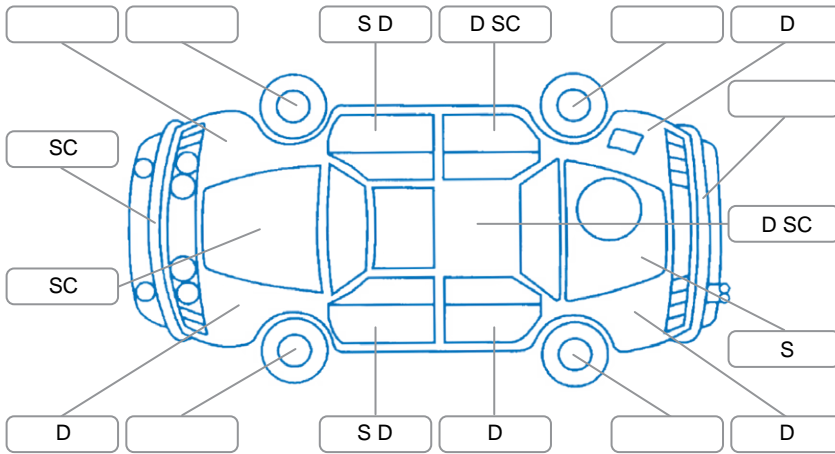

Report ID:	26,115,001	Version:	1
Created:	21 May 2026		

Make:	Ford	Model:	Ranger
Body Style:	Utility	Year:	2018
Rego No.:	LLH116	Rego Expiry:	20 Jun 2026
WoF Expiry:	05 Sep 2026	Odometer:	197,020 Kms
Good No.:	26115001	VIN:	MPBUMFF50JX156795
Next Service:	200000	Service History:	Yes

Key
 S = Scratch R = Rust C = Crack * = Decals W = Significant scuffs
 D = Dent PT = Paint defect P = Pin dent SC = Stone Chips

Note: some defects and blemishes may not be displayed in the diagram

Body Inspection Comments

Driver door seal and driver seat torn
 Rear bumper step plate damaged

Conditions During Body Inspection Wet

Under Carriage and Under Bonnet Inspection Comments

Four wheel drive
 LH cv grease leaks

Interior Comments