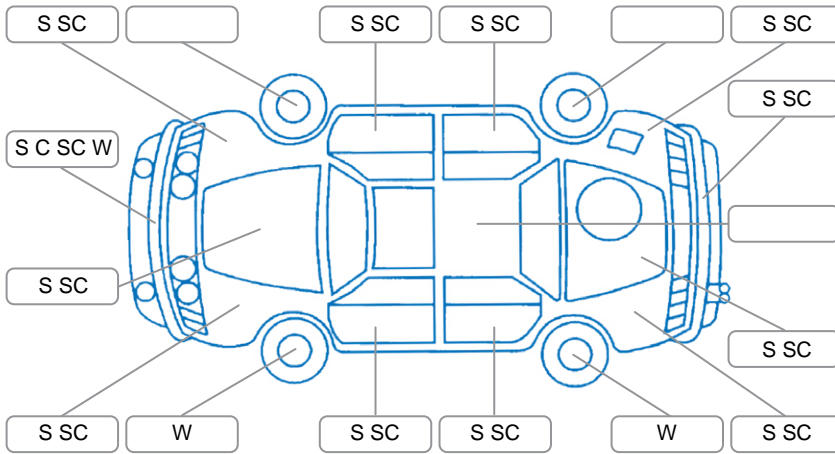

Report ID:	26,114,981	Version:	1
Created:	19 May 2026		

Make:	Toyota	Model:	Aqua
Body Style:	Hatchback	Year:	2013
Rego No.:	PJE638	Rego Expiry:	30 Aug 2026
WoF Expiry:	17 Jul 2026	Odometer:	188,833 Kms
Good No.:	26114981	VIN:	7AT0H65YX22208140
Next Service:	due	Service History:	No

Key

S = Scratch R = Rust C = Crack * = Decals W = Significant scuffs
 D = Dent PT = Paint defect P = Pin dent SC = Stone Chips

Note: some defects and blemishes may not be displayed in the diagram

Body Inspection Comments

No flat tyre kit/front bumper damaged/

Conditions During Body Inspection

Dry

Under Carriage and Under Bonnet Inspection Comments

2WD/rear trailing arm bushes cracked/

Interior Comments

Seats:	front seats ripped
Carpets:	Average
Panels:	Average
Dashboard:	Average