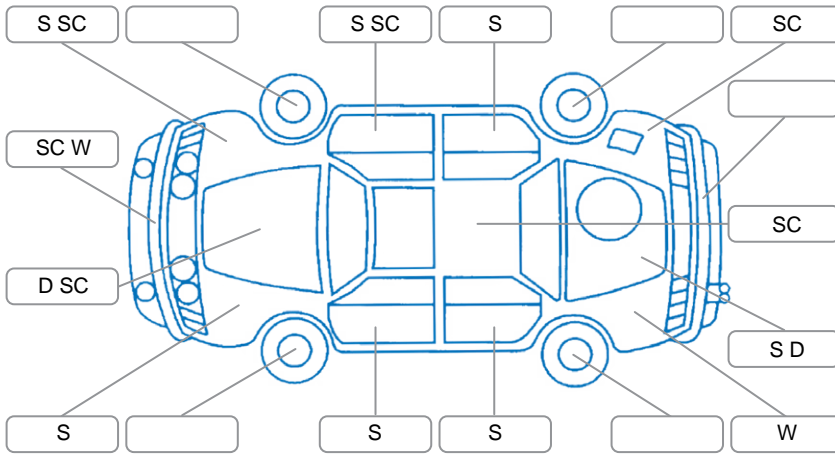

Report ID:	26,114,975	Version:	2
Created:	21 May 2026		

Make:	Ford	Model:	Ranger
Body Style:	Utility	Year:	2022
Rego No.:	PDZ179	Rego Expiry:	28 Sep 2026
WoF Expiry:	18 Jul 2026	Odometer:	230,234 Kms
Good No.:	26114975	VIN:	MNAUMFF50MW183053
Next Service:	238,500 Kms	Service History:	Yes

**Key**

S = Scratch    R = Rust    C = Crack    \* = Decals    W = Significant scuffs  
 D = Dent    PT = Paint defect    P = Pin dent    SC = Stone Chips

Note: some defects and blemishes may not be displayed in the diagram

**Body Inspection Comments**

Stone Chip in front windscreen CVA  
 Both front tyres inner edge wear  
 permanent marker writing on body

Conditions During Body Inspection    Dry

**Under Carriage and Under Bonnet Inspection Comments**