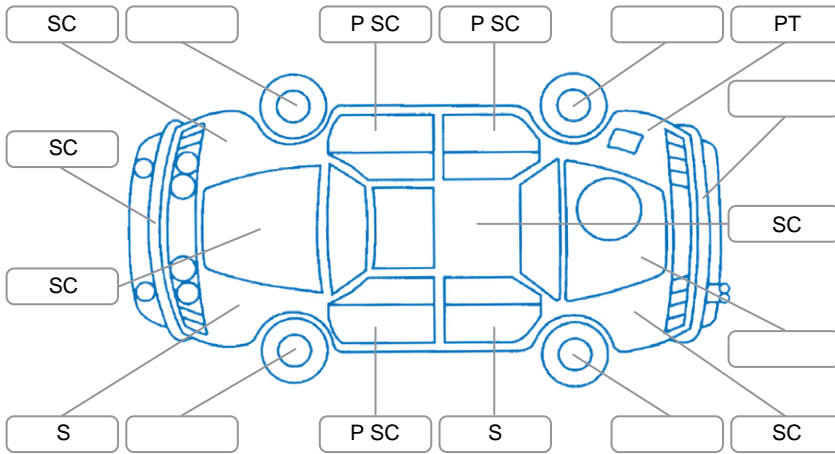

Report ID:	26,114,968	Version:	3
Created:	03 Jun 2026		

Make:	Ford	Model:	Ranger
Body Style:	Utility	Year:	2019
Rego No.:	MGN770	Rego Expiry:	01 Aug 2026
WoF Expiry:	16 Jun 2027	Odometer:	116,644 Kms
Good No.:	26114968	VIN:	MPBUMFF50KX217404
Next Service:	126,000 Kms	Service History:	No

Key
 S = Scratch R = Rust C = Crack * = Decals W = Significant scuffs
 D = Dent PT = Paint defect P = Pin dent SC = Stone Chips

Note: some defects and blemishes may not be displayed in the diagram

Body Inspection Comments

Tonneau Cover has hole below latch

Conditions During Body Inspection Dry

Under Carriage and Under Bonnet Inspection Comments

Interior Comments

Seats:	Good
Carpets:	Good
Panels:	Average
Dashboard:	Good

General Comments