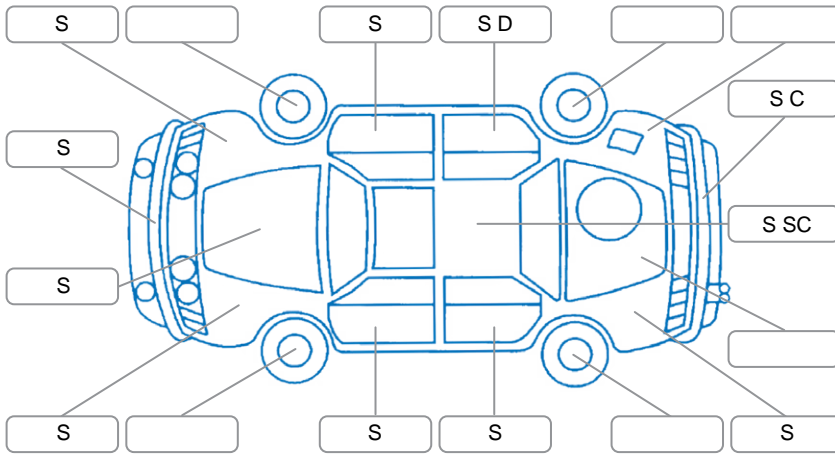

Report ID:	26,114,947	Version:	2
Created:	28 May 2026		

Make:	Ford	Model:	Ranger
Body Style:	Utility	Year:	2022
Rego No.:	PDT116	Rego Expiry:	24 Mar 2027
WoF Expiry:	01 Apr 2027	Odometer:	99,673 Kms
Good No.:	26114947	VIN:	MPBUMFF50MX372619
Next Service:	114000	Service History:	Yes

**Key**

S = Scratch    R = Rust    C = Crack    \* = Decals    W = Significant scuffs  
 D = Dent    PT = Paint defect    P = Pin dent    SC = Stone Chips

Note: some defects and blemishes may not be displayed in the diagram