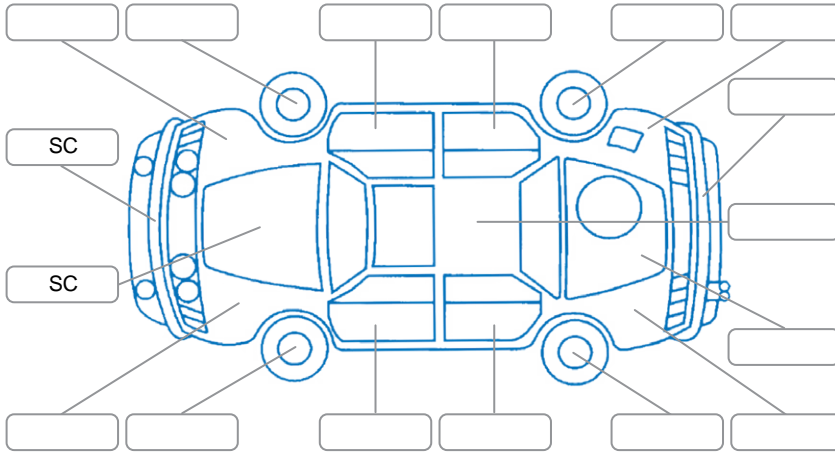

Report ID:	26,114,896	Version:	2
Created:	06 May 2026		

Make:	KIA	Model:	Seltos
Body Style:	SUV	Year:	2022
Rego No.:	PAQ189	Rego Expiry:	27 May 2026
WoF Expiry:	17 Feb 2027	Odometer:	42,294 Kms
Good No.:	26114896	VIN:	KNAER81ATN7313027
Next Service:	54680	Service History:	Yes

Key

S = Scratch R = Rust C = Crack * = Decals W = Significant scuffs
 D = Dent PT = Paint defect P = Pin dent SC = Stone Chips

Note: some defects and blemishes may not be displayed in the diagram

Body Inspection Comments

Left rear tyre outer edge worn

Conditions During Body Inspection

Wet

Under Carriage and Under Bonnet Inspection Comments

Front wheel drive

Interior Comments

Seats:	Good
Carpets:	Good
Panels:	Good
Dashboard:	Good