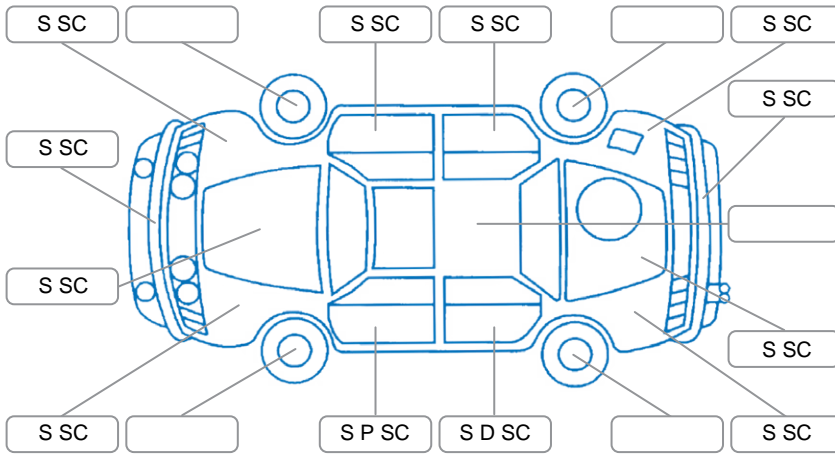

Report ID:	26,114,883	Version:	1
Created:	04 May 2026		

Make:	Holden	Model:	Colorado
Body Style:	Utility	Year:	2019
Rego No.:	MCK359	Rego Expiry:	15 Apr 2026
WoF Expiry:	24 Sep 2026	Odometer:	105,432 Kms
Good No.:	26114883	VIN:	MMU148EK0KH652009
Next Service:	due	Service History:	Yes

Key
 S = Scratch R = Rust C = Crack * = Decals W = Significant scuffs
 D = Dent PT = Paint defect P = Pin dent SC = Stone Chips

Note: some defects and blemishes may not be displayed in the diagram

Body Inspection Comments

R side step damaged/

Conditions During Body Inspection

Dry

Under Carriage and Under Bonnet Inspection Comments

2wd/engine oil leak further investigation needed/

Interior Comments

Seats:	Average
Carpets:	Average
Panels:	Average
Dashboard:	Average