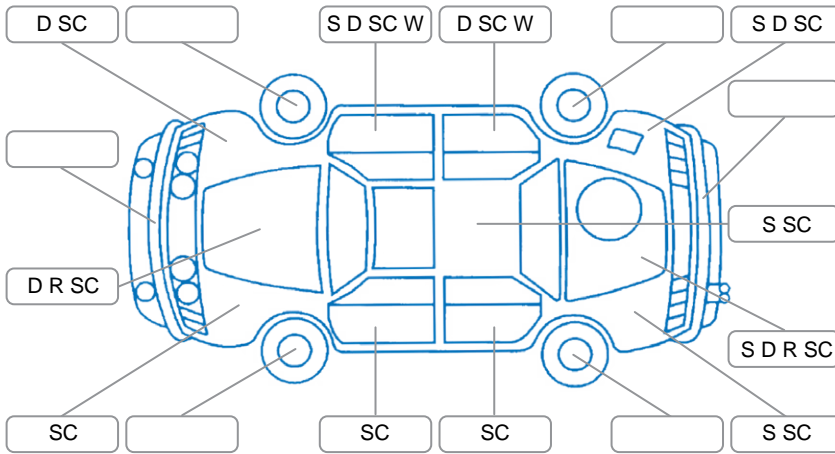

Report ID:	26,114,854	Version:	1
Created:	01 May 2026		

Make:	Toyota	Model:	Hilux
Body Style:	Utility	Year:	2017
Rego No.:	KTL909	Rego Expiry:	21 Aug 2026
WoF Expiry:	07 Oct 2026	Odometer:	182,123 Kms
Good No.:	26114854	VIN:	MR0KA3CD501202284
Next Service:	Overdue	Service History:	Yes

**Key**  
 S = Scratch    R = Rust    C = Crack    \* = Decals    W = Significant scuffs  
 D = Dent    PT = Paint defect    P = Pin dent    SC = Stone Chips

Note: some defects and blemishes may not be displayed in the diagram

### Body Inspection Comments

- Impact damage on front bumper
- Significant dents on bonnet
- Significant dents on tailgate, hole punched into the panel

Conditions During Body Inspection: Dry