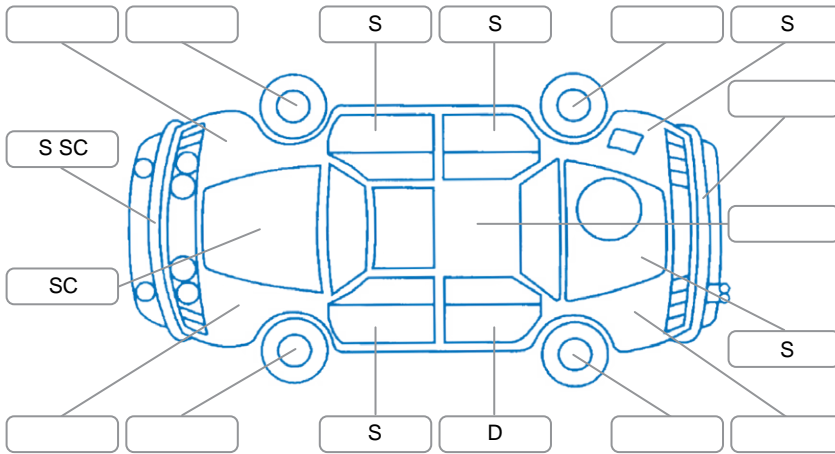

Report ID:	26,114,831	Version:	1
Created:	01 May 2026		

Make:	Mazda	Model:	Bt-50
Body Style:	Utility	Year:	2024
Rego No.:	QJS791	Rego Expiry:	10 Jan 2027
WoF Expiry:	11 Jan 2027	Odometer:	40,963 Kms
Good No.:	26114831	VIN:	MP2TFR87JPT300602
Next Service:	50000	Service History:	Yes

Key
 S = Scratch R = Rust C = Crack * = Decals W = Significant scuffs
 D = Dent PT = Paint defect P = Pin dent SC = Stone Chips

Note: some defects and blemishes may not be displayed in the diagram

Body Inspection Comments