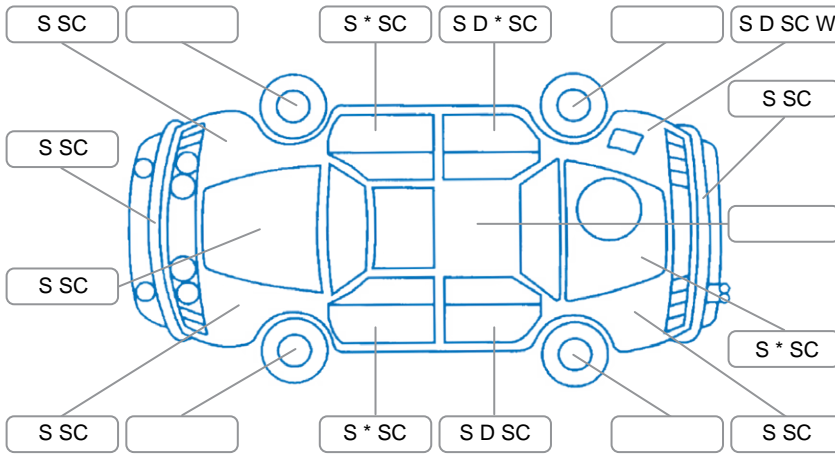

Report ID:	26,114,820	Version:	1
Created:	30 Apr 2026		

Make:	Hyundai	Model:	Iload
Body Style:	Van	Year:	2020
Rego No.:	MUF382	Rego Expiry:	03 Jun 2026
WoF Expiry:	11 Aug 2026	Odometer:	79,748 Kms
Good No.:	26114820	VIN:	KMFWBX7KMLU135903
Next Service:	88778	Service History:	No

Key
 S = Scratch R = Rust C = Crack * = Decals W = Significant scuffs
 D = Dent PT = Paint defect P = Pin dent SC = Stone Chips

Note: some defects and blemishes may not be displayed in the diagram

Body Inspection Comments

Aftermarket lights fitted to, roof untested/

Conditions During Body Inspection

Dry

Under Carriage and Under Bonnet Inspection Comments

2wd/minor underbody surface rust/

Interior Comments

Seats: drivers bottom pad ripped/

Carpets: Average

Panels: Average

Dashboard: holes in dash

General Comments

Road Conditions During Test Drive

Dry

Engine Timing Mechanism

Timing Chain