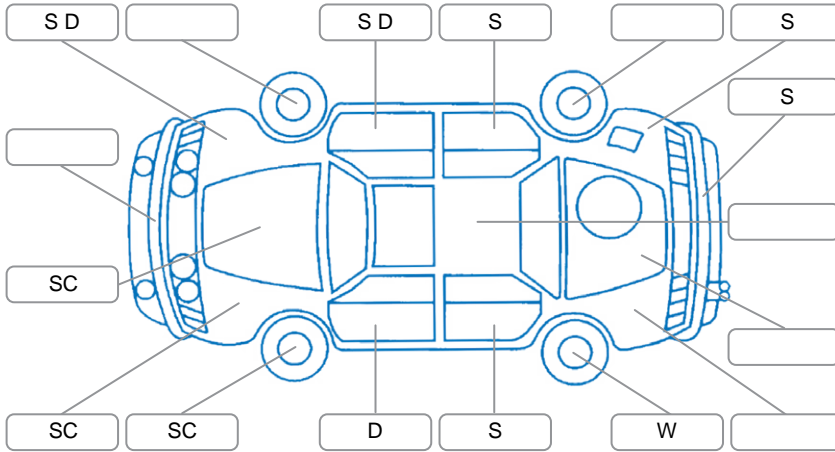

Report ID:	26,114,812	Version:	1
Created:	01 May 2026		

Make:	KIA	Model:	Seltos
Body Style:	SUV	Year:	2022
Rego No.:	PJU864	Rego Expiry:	28 Jul 2026
WoF Expiry:	07 Jun 2026	Odometer:	93,858 Kms
Good No.:	26114812	VIN:	KNAER81ATN7332019
Next Service:	93621	Service History:	Yes

Key

S = Scratch R = Rust C = Crack * = Decals W = Significant scuffs
 D = Dent PT = Paint defect P = Pin dent SC = Stone Chips

Note: some defects and blemishes may not be displayed in the diagram

Body Inspection Comments