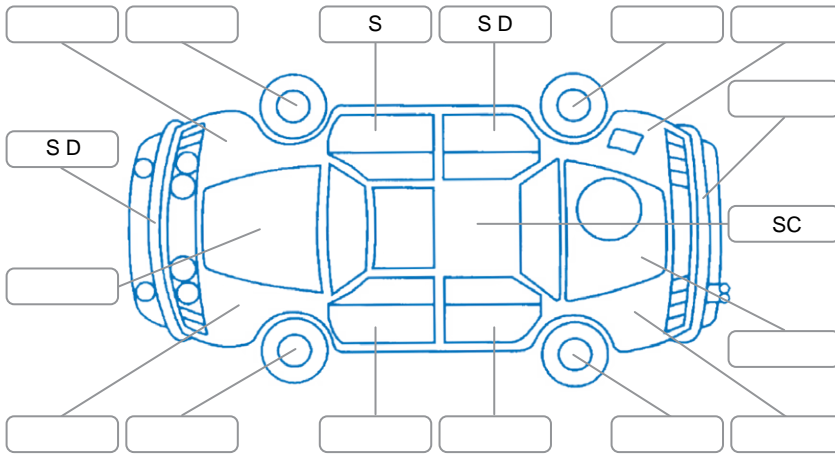

Key
 S = Scratch R = Rust C = Crack * = Decals W = Significant scuffs
 D = Dent PT = Paint defect P = Pin dent SC = Stone Chips

Note: some defects and blemishes may not be displayed in the diagram

Body Inspection Comments

Right rear door impact damaged
 Minor chips on front windscreen

Conditions During Body Inspection Wet

Under Carriage and Under Bonnet Inspection Comments

Front wheel drive

Interior Comments

Seats:	Good
Carpets:	Good
Panels:	Good
Dashboard:	Good