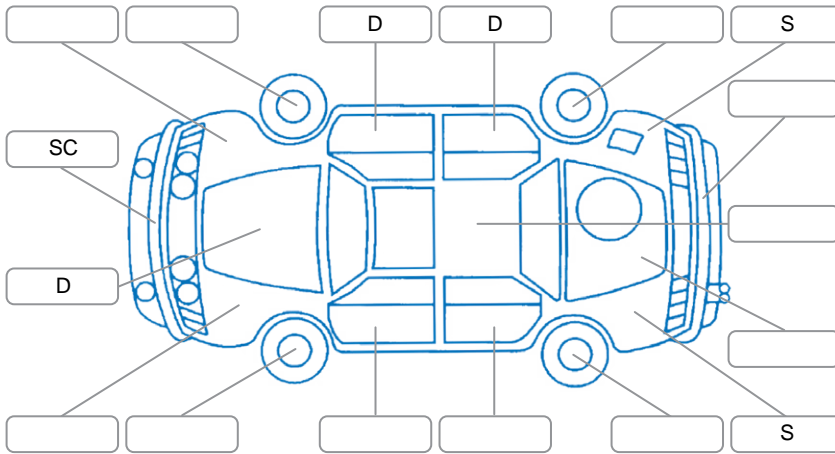

Key
 S = Scratch R = Rust C = Crack * = Decals W = Significant scuffs
 D = Dent PT = Paint defect P = Pin dent SC = Stone Chips

Note: some defects and blemishes may not be displayed in the diagram

Body Inspection Comments

Stone chips on front windscreen

Conditions During Body Inspection: Wet

Under Carriage and Under Bonnet Inspection Comments

Front wheel drive

Interior Comments

Seats:	Good
Carpets:	Good
Panels:	Good
Dashboard:	Good