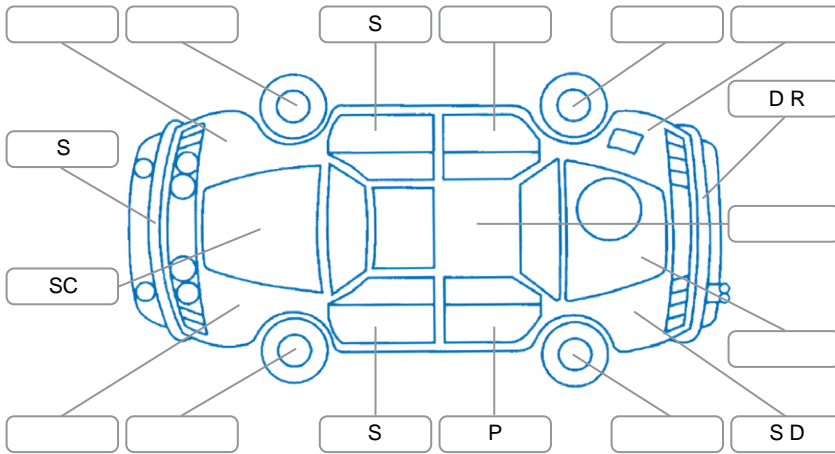

Key
 S = Scratch R = Rust C = Crack * = Decals W = Significant scuffs
 D = Dent PT = Paint defect P = Pin dent SC = Stone Chips

Note: some defects and blemishes may not be displayed in the diagram

Body Inspection Comments

Driver door seal torn
 Stone chips on front windscreen cva

Conditions During Body Inspection: Wet

Under Carriage and Under Bonnet Inspection Comments

Rear wheel drive

Interior Comments

Seats:	Good
Carpets:	Good
Panels:	Good
Dashboard:	Good