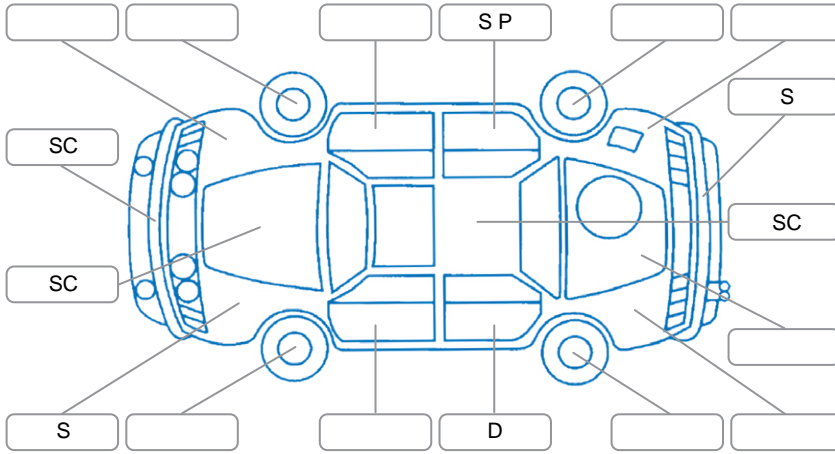

Report ID:	26,114,714	Version:	1
Created:	22 Apr 2026		

Make:	Toyota	Model:	Highlander
Body Style:	SUV	Year:	2023
Rego No.:	PWE870	Rego Expiry:	30 Sep 2026
WoF Expiry:	31 Mar 2027	Odometer:	84,070 Kms
Good No.:	26114714	VIN:	5TDLB3CH90S108866
Next Service:	98441	Service History:	Yes

Key

S = Scratch R = Rust C = Crack * = Decals W = Significant scuffs
 D = Dent PT = Paint defect P = Pin dent SC = Stone Chips

Note: some defects and blemishes may not be displayed in the diagram

Body Inspection Comments