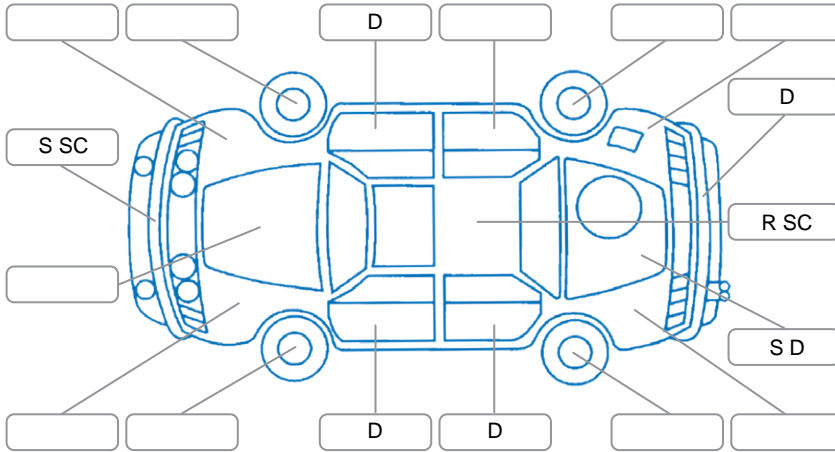

### Key

S = Scratch    R = Rust    C = Crack    \* = Decals    W = Significant scuffs  
 D = Dent    PT = Paint defect    P = Pin dent    SC = Stone Chips

Note: some defects and blemishes may not be displayed in the diagram

### Body Inspection Comments

Left quarter panel and left rear bumper impact damaged

Conditions During Body Inspection

Wet