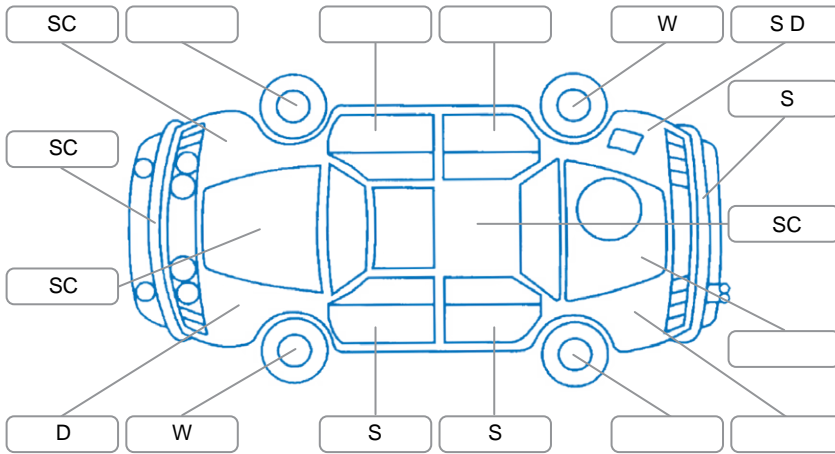

Report ID:	26,114,590	Version:	2
Created:	22 Apr 2026		

Make:	Toyota	Model:	Corolla
Body Style:	Hatchback	Year:	2022
Rego No.:	PDB617	Rego Expiry:	04 Oct 2026
WoF Expiry:	03 Apr 2027	Odometer:	106,599 Kms
Good No.:	26114590	VIN:	JTNK93BE503042229
Next Service:	120000	Service History:	Yes

Key

S = Scratch R = Rust C = Crack * = Decals W = Significant scuffs
 D = Dent PT = Paint defect P = Pin dent SC = Stone Chips

Note: some defects and blemishes may not be displayed in the diagram

Body Inspection Comments

Conditions During Body Inspection: Wet

Under Carriage and Under Bonnet Inspection Comments

Front wheel drive

Interior Comments

Seats:	Good
Carpets:	Good
Panels:	Good
Dashboard:	Good

General Comments

Road Conditions During Test Drive	Wet		
Engine Timing Mechanism	Timing Chain		
Evidence of Cam Belt Replacement	<input type="checkbox"/> Yes	<input type="checkbox"/> No	Kms
Inspected by:	Xinghui Lin		
Published by:	Kenneth Mak		
Inspection Date:	16 Apr 2026		