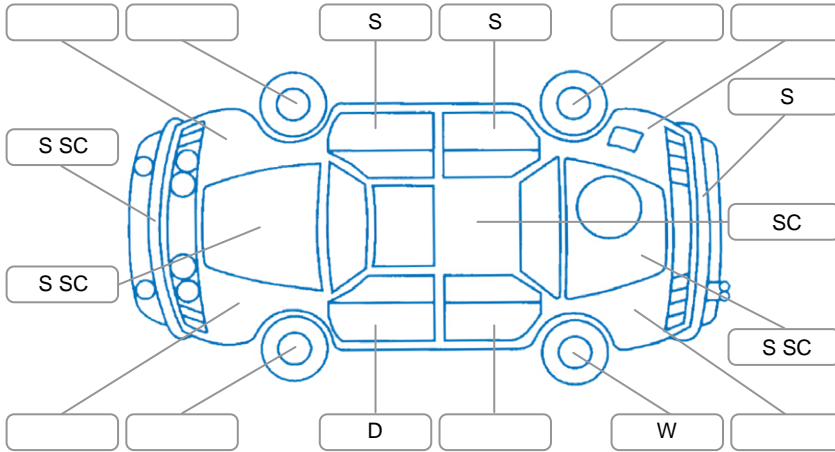

Key

S = Scratch R = Rust C = Crack * = Decals W = Significant scuffs
 D = Dent PT = Paint defect P = Pin dent SC = Stone Chips

Note: some defects and blemishes may not be displayed in the diagram

Body Inspection Comments

Tailgate badge missingg

Conditions During Body Inspection

Wet

Under Carriage and Under Bonnet Inspection Comments

Four wheel drive

Interior Comments

Seats:	Good
Carpets:	Good
Panels:	Good
Dashboard:	Good

General Comments

Service soon warning on (excessive oil level)

Road Conditions During Test Drive Wet

Engine Timing Mechanism Timing Chain

Evidence of Cam Belt Replacement Yes No Kms

Inspected by: Xinghui Lin

Published by: Kenneth Mak