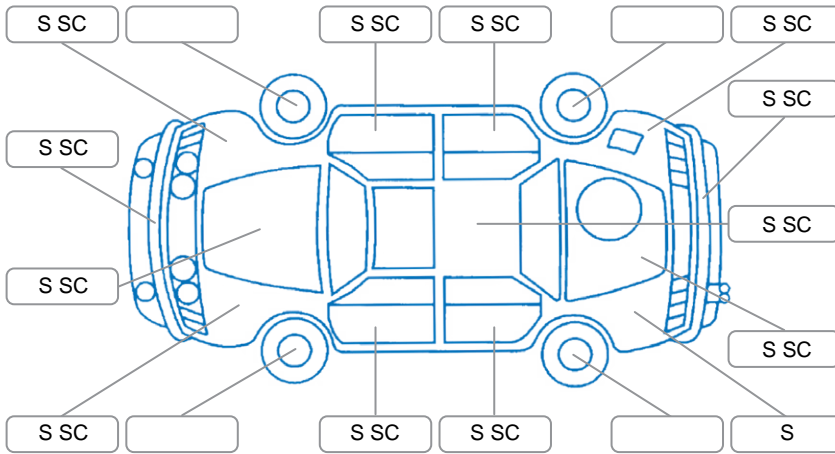

Report ID:	26,114,561	Version:	1
Created:	14 Apr 2026		

Make:	Ford	Model:	Transit
Body Style:	Van	Year:	2018
Rego No.:	LTT596	Rego Expiry:	23 Feb 2026
WoF Expiry:	15 Mar 2026	Odometer:	68,194 Kms
Good No.:	26114561	VIN:	WF0XXXTTGXJS56377
Next Service:	due	Service History:	Yes

**Key**

S = Scratch    R = Rust    C = Crack    \* = Decals    W = Significant scuffs  
 D = Dent    PT = Paint defect    P = Pin dent    SC = Stone Chips

Note: some defects and blemishes may not be displayed in the diagram

**Body Inspection Comments**

Impact damage to front number plate/service light on/

Conditions During Body Inspection

Wet

**Under Carriage and Under Bonnet Inspection Comments**

2wd/

**Interior Comments**

Seats:	Average
Carpets:	Average
Panels:	Average
Dashboard:	Average