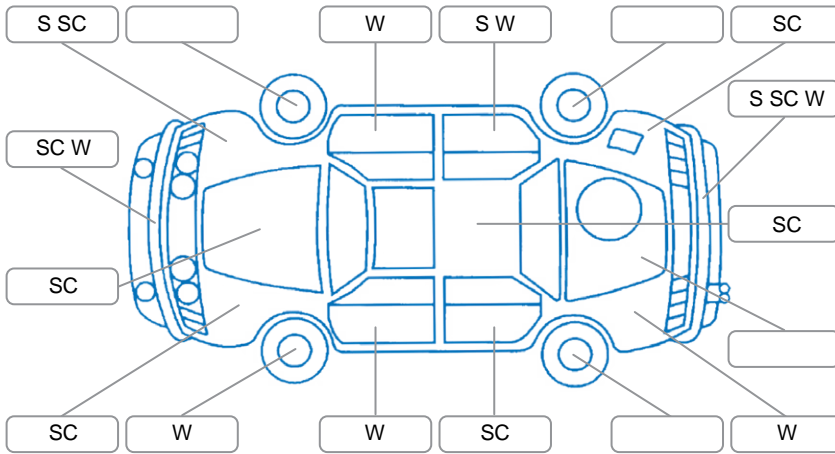

Report ID:	26,114,503	Version:	1
Created:	10 Apr 2026		

Make:	Toyota	Model:	Corolla
Body Style:	Wagon	Year:	2015
Rego No.:	JJU544	Rego Expiry:	08 Oct 2026
WoF Expiry:	10 Nov 2026	Odometer:	90,913 Kms
Good No.:	26114503	VIN:	JTDZE4GE401000126
Next Service:	103,000 Kms	Service History:	No

Key

S = Scratch R = Rust C = Crack * = Decals W = Significant scuffs
 D = Dent PT = Paint defect P = Pin dent SC = Stone Chips

Note: some defects and blemishes may not be displayed in the diagram

Body Inspection Comments

Conditions During Body Inspection: Dry

Under Carriage and Under Bonnet Inspection Comments

Interior Comments

Seats:	Good
Carpets:	Good
Panels:	Good
Dashboard:	Good

General Comments

Road Conditions During Test Drive	Dry	
Engine Timing Mechanism	Timing Chain	
Evidence of Cam Belt Replacement	<input type="checkbox"/> Yes <input type="checkbox"/> No	Kms
Inspected by:	Jaden Jenkins	
Published by:	Jaden Jenkins	
Inspection Date:	10 Apr 2026	