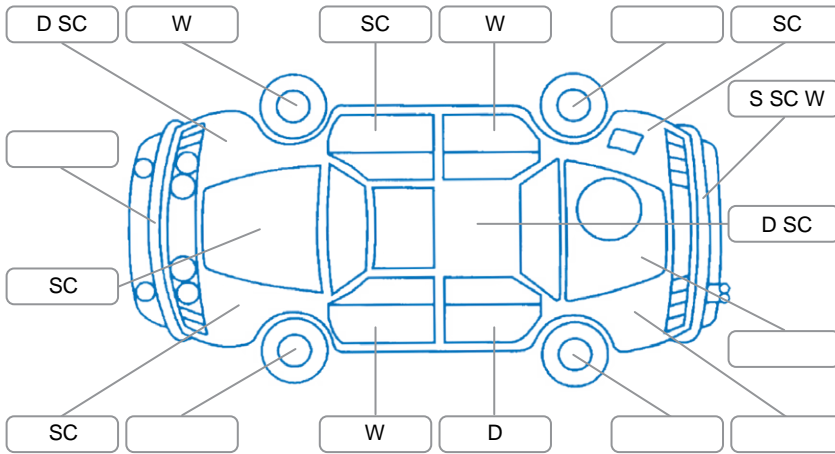

Report ID:	26,114,492	Version:	1
Created:	10 Apr 2026		

Make:	Toyota	Model:	Corolla
Body Style:	Wagon	Year:	2015
Rego No.:	JJU545	Rego Expiry:	08 Oct 2026
WoF Expiry:	21 Sep 2026	Odometer:	110,735 Kms
Good No.:	26114492	VIN:	JTDZE4GE701000136
Next Service:	122,000 Kms	Service History:	Yes

Key

S = Scratch R = Rust C = Crack * = Decals W = Significant scuffs
 D = Dent PT = Paint defect P = Pin dent SC = Stone Chips

Note: some defects and blemishes may not be displayed in the diagram

Body Inspection Comments